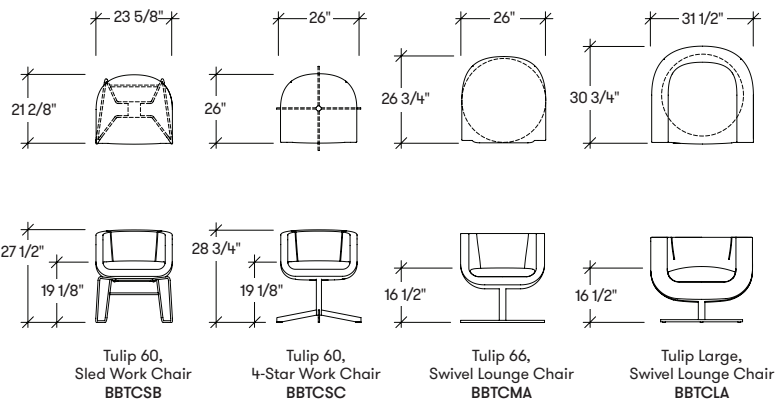

Frame finish

Chrome (sled base)
Polished Aluminum

Studio TK
3940 US 70 Business Hwy, West
Clayton, North Carolina 27520, USA
Tel: 855.941.0262 / Fax: 919.464.2927
www.studiotk.com

©, ™ Trademarks of teknon corporation and/or its subsidiaries or licensed to it. Patents may be pending. Some products may not be available in all markets.

Contact your local Studio TK representative for availability.

CAN/US/INT 05-16 © Teknon 2016 Printed in Canada