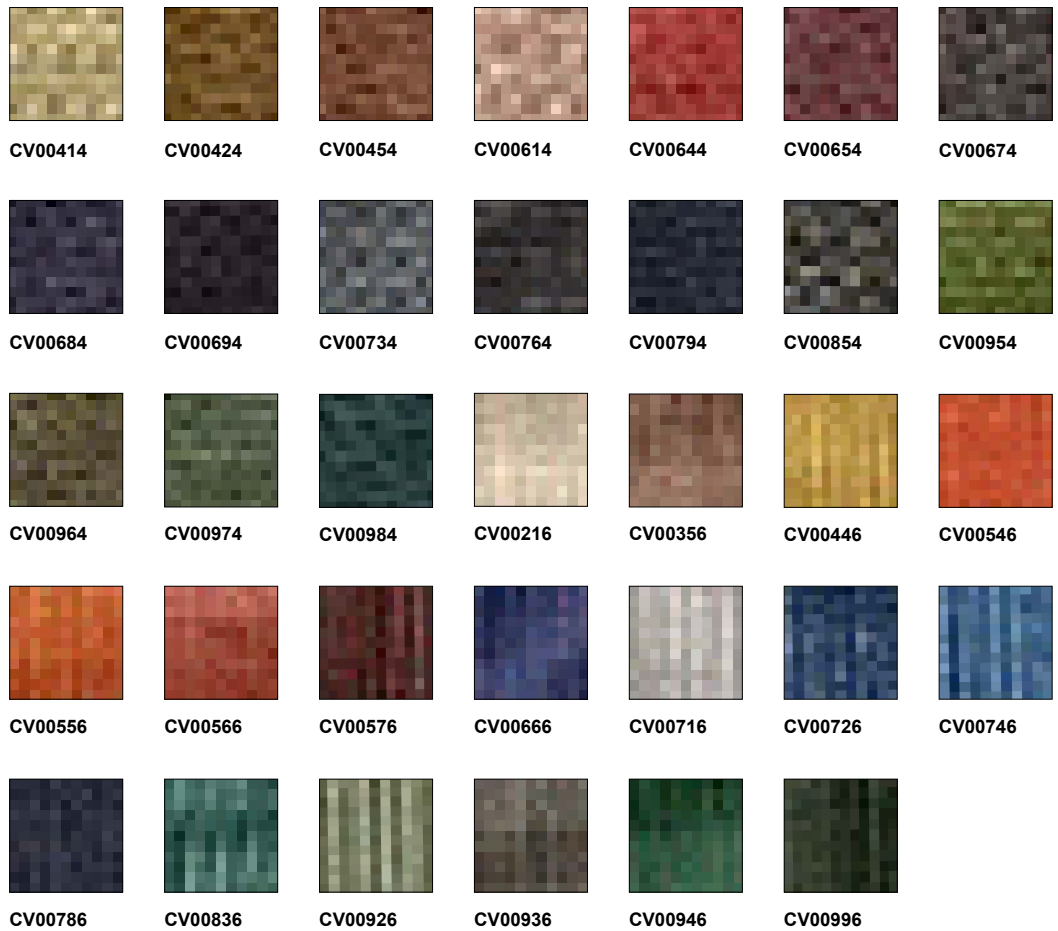

Kvadrat's Canvas has been
awarded the EU Ecolabel